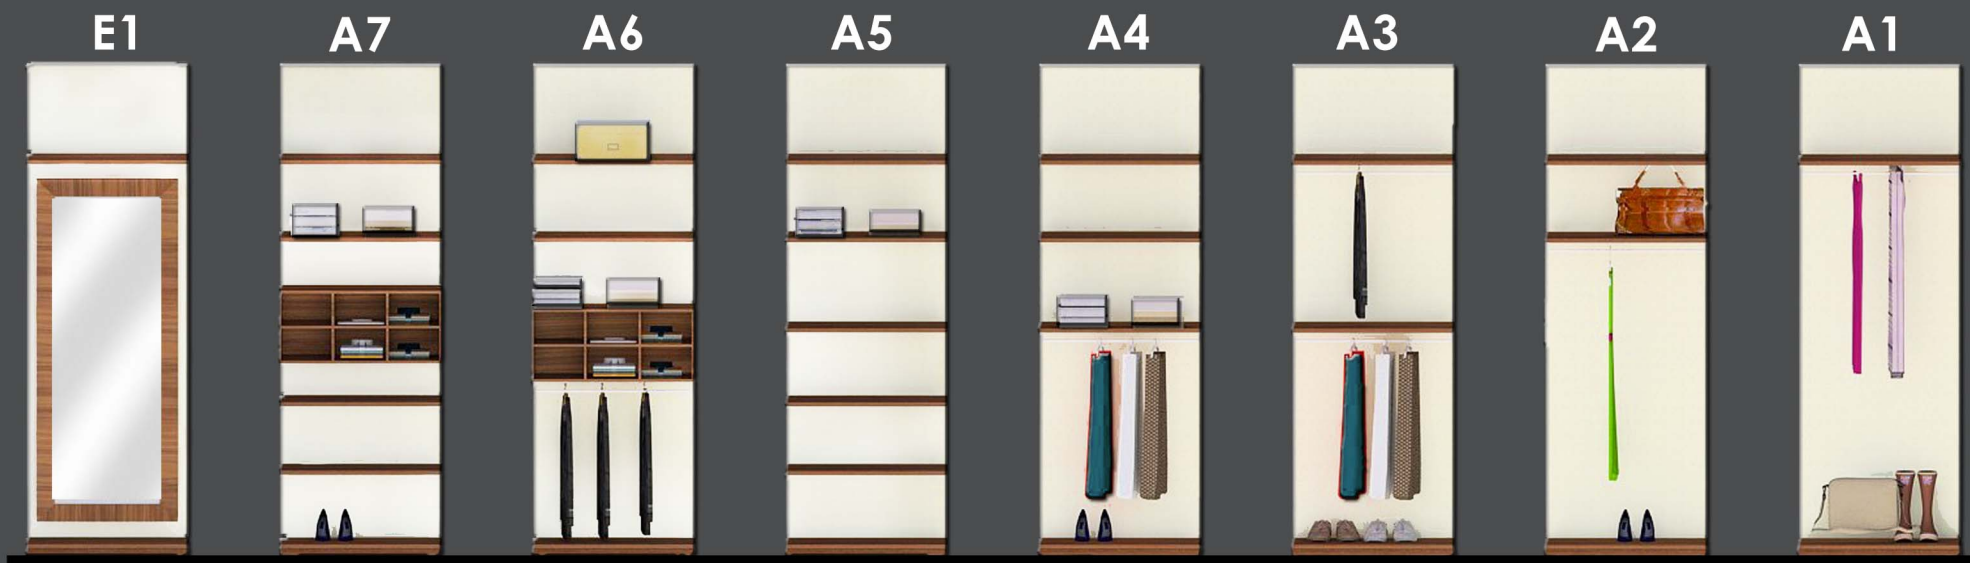

Modular Dressing Room

Drawer
6 Partitions

Drawer
12 Partitions

Drawer
28 Partitions

The standard unit width is 90cm any other dimension is only applicable to the shelves and hangers unit.

The standard unit height is 270cm